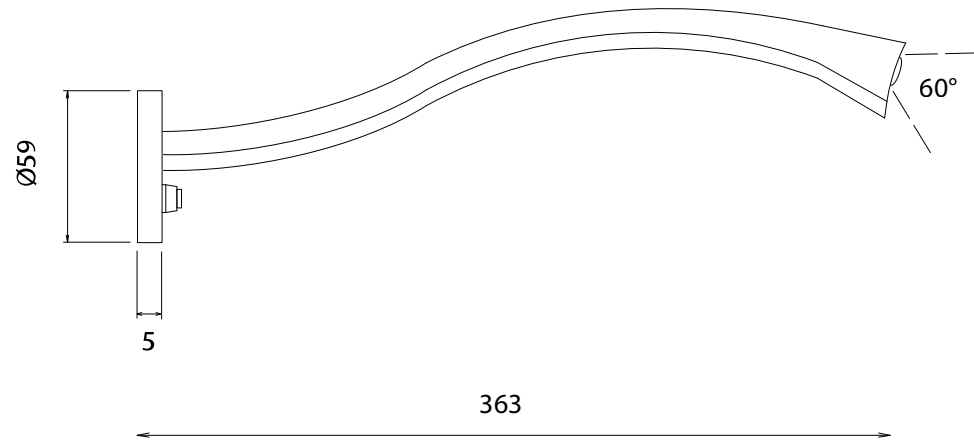

MAMBA AB

Installation: surface mounted

LIGHT COLOR

CID	COLOR/KELVIN/NM	CRI
2	3000K	≥80
7	4000K	≥80
1	5000K	≥80

higher CRI on request

MODULE

MID	POWER	CURRENT	LM OUTPUT
6	1,6W	500mA	215lm
13	1W	350mA	156lm

LIGHT DISTRIBUTION

LID	DESCRIPTION
0	60° glass lense

SURFACE COLOR

SID	COLOR	CAPTION
66		leather camel
77		leather espresso

other finishes on request

PRODUCT CODE / NOMENCLATURE

LID	CID	SID	MID
9100	XX	XX	XX